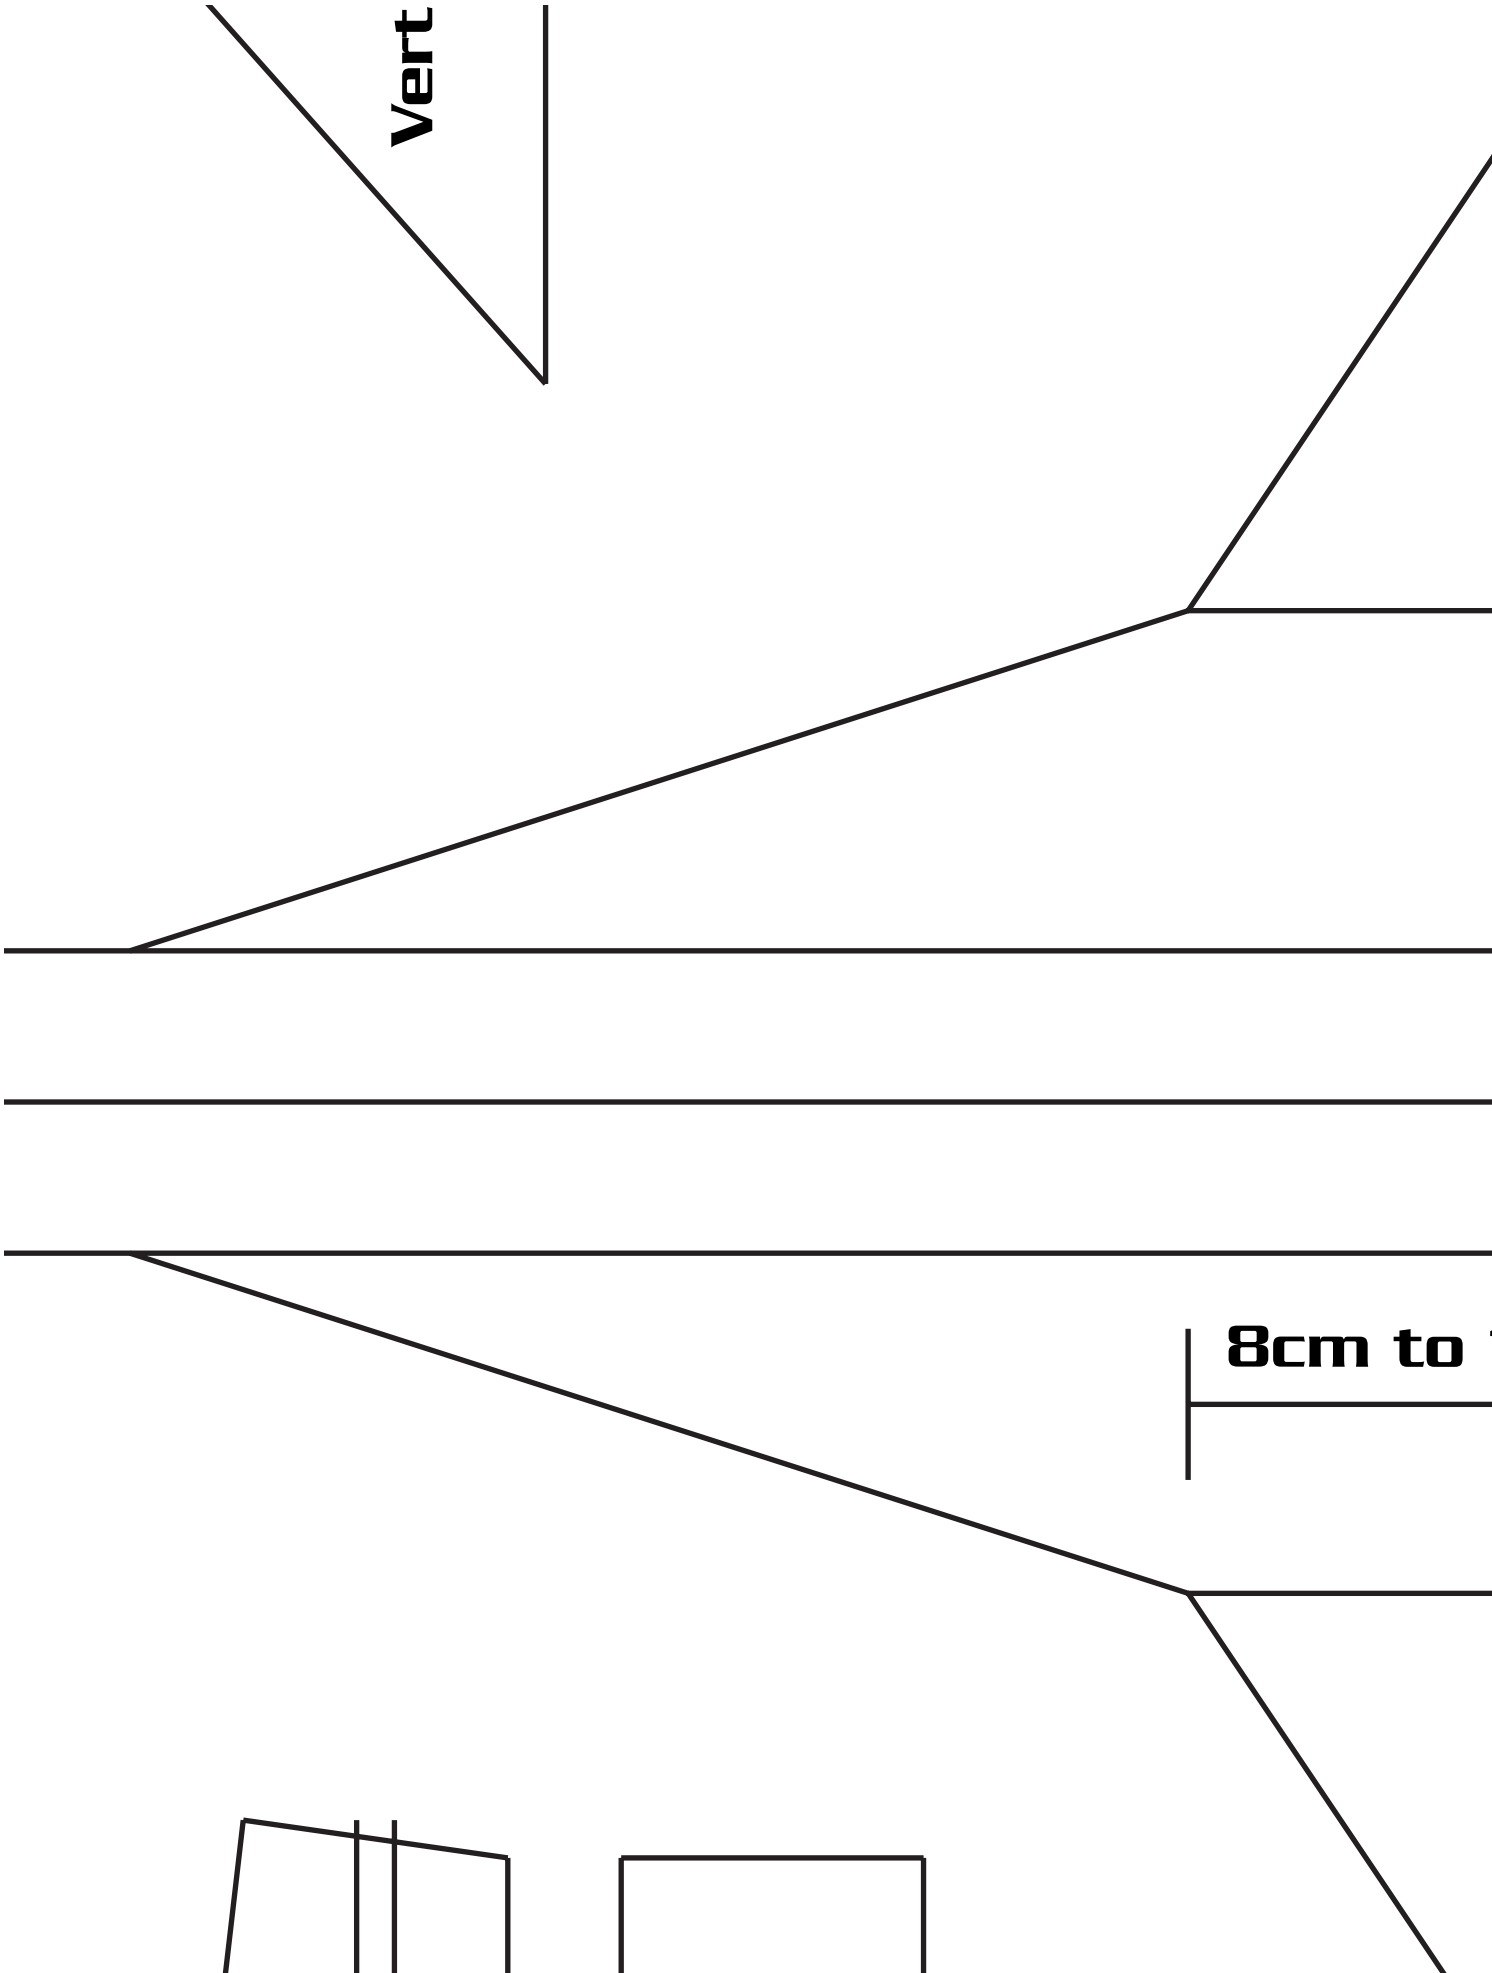

Cut x2

ical Stabilizer

Canard

Cut x2

Vert

CG Range

10.5cm

Fuselage Top

Cut x2

Canard
control-rod
position

Fuselage Bottom

U

ladj

COI

X-41 Deltastor

Bob Templeton (T3cho)